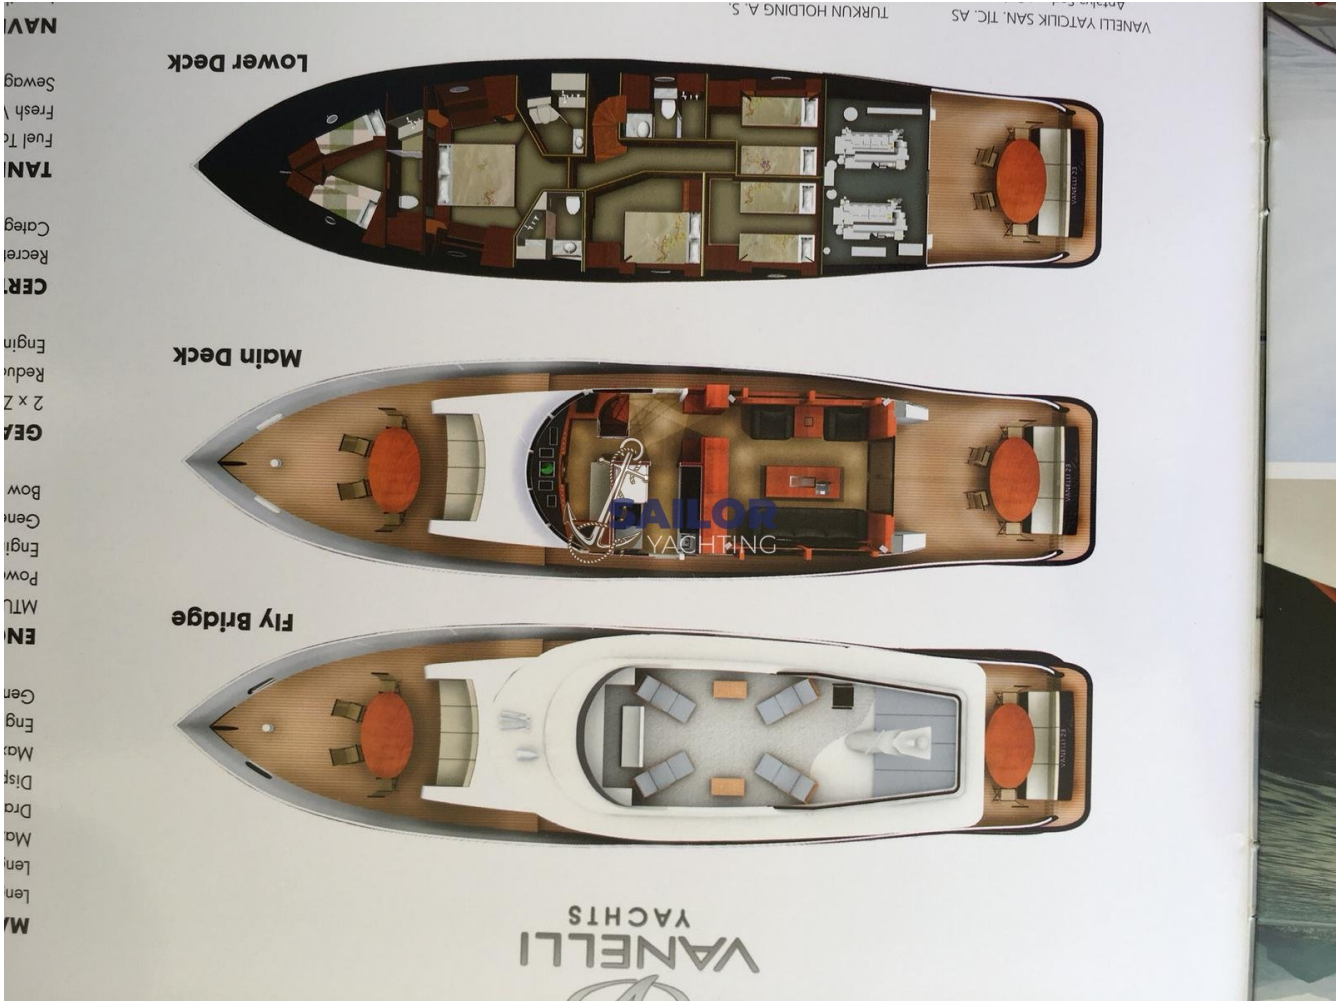

Tel : +905303302682
E-Posta : info@sailoryachting.com
Web Sitesi : www.sailoryachting.com